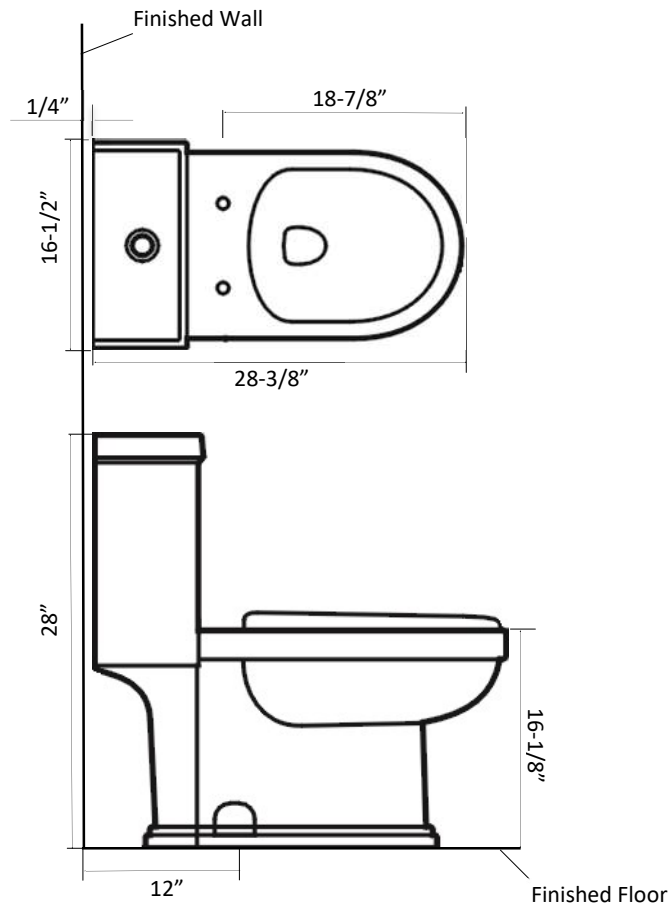

**Model: 81276**

**FEATURES**

- Vitreous china
- One-piece decorative toilet
- High efficiency, low consumption (meets EPA WaterSense criteria)
  - Full flush (5.8 LPF/1.5 GPF)
  - Partial flush (3.9 LPF/1.0 GPF)
- Elongated front bowl
- Soft-closing seat with quick-release for easy cleaning
- 16-1/8" rim height
- Chrome plated top mounted push button actuator
- Fully glazed 2" Trapway
- 12" rough-in
- 100% factory flush tested
- Floor mount

**COLOR/FINISH**

White

**NOMINAL DIMENSIONS**

28-3/8" (L) x 16-1/2" (W) x 28" (H)

**COMPONENTS**

Product includes: One-piece Toilet, Tank Cover, Seat w/soft-closing and quick release, Wax Ring, Floor Mounting Hardware,

1. Minimum distance between finished wall and center of the floor drain should be 12".
2. Minimum distance between the center of the shut-off valve to the center of the drain should be 8-1/2" (FIG 1).

## DIMENSIONS\*

\*Dimensions are for reference only. We reserve the right to change any of the specification without prior notice.