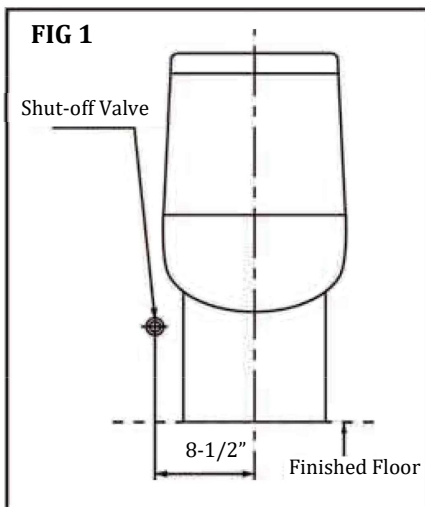

**Model: 81276**

**FEATURES**

- Vitreous china
- One-piece decorative toilet
- High efficiency, low consumption (meets EPA WaterSense criteria)
  - Full flush (5.8 LPF/1.5 GPF)
  - Partial flush (3.9 LPF/1.0 GPF)
- Elongated front bowl
- Soft-closing seat with quick-release for easy cleaning
- 16-1/8" rim height
- Chrome plated top mounted push button actuator
- Fully glazed 2" Trapway
- 12" rough-in
- 100% factory flush tested
- Floor mount

**COLOR/FINISH**

White

**NOMINAL DIMENSIONS**

28-3/8" (L) x 16-1/2" (W) x 28" (H)

**COMPONENTS**

Product includes: One-piece Toilet, Tank Cover, Seat w/soft-closing and quick release, Wax Ring, Floor Mounting Hardware,

1. Minimum distance between finished wall and center of the floor drain should be 12".
2. Minimum distance between the center of the shut-off valve to the center of the drain should be 8-1/2" (FIG 1).

## DIMENSIONS\*

\*Dimensions are for reference only. We reserve the right to change any of the specification without prior notice.